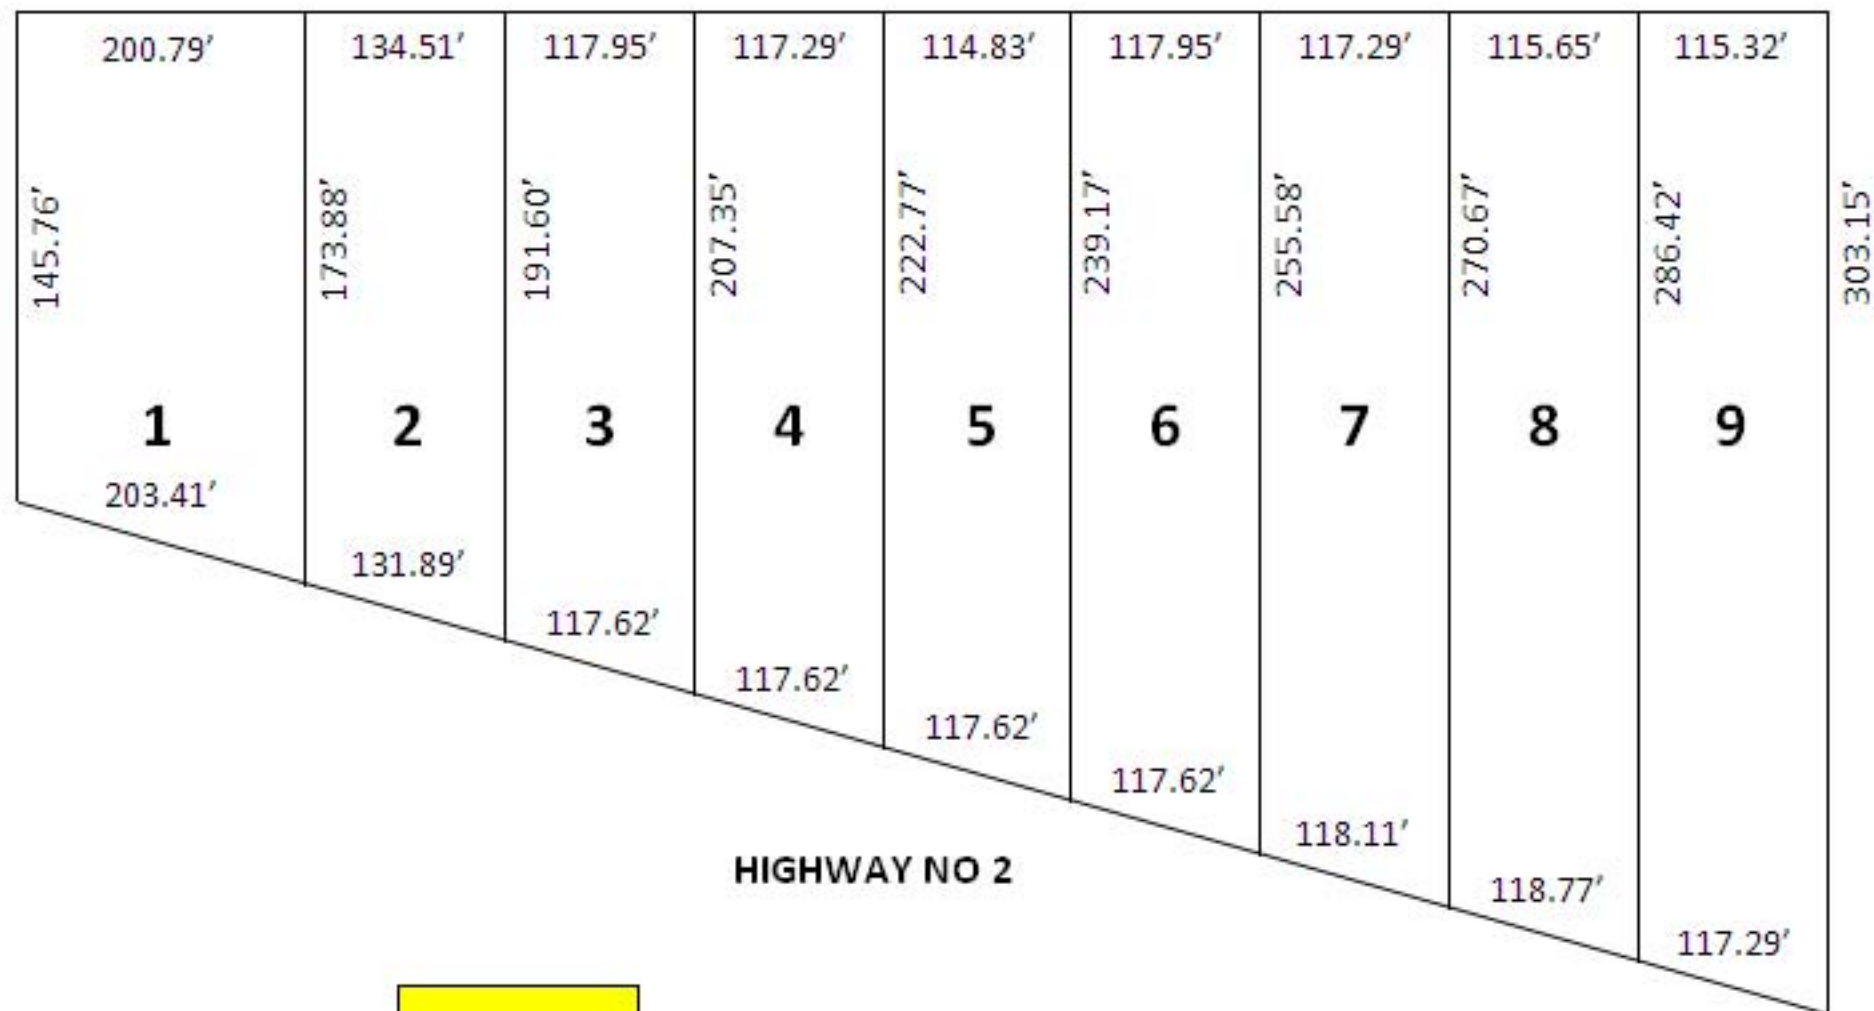

MANNING ROAD RIVERVIEW LOTS

= LOT SOLD

SCALE 1-1500