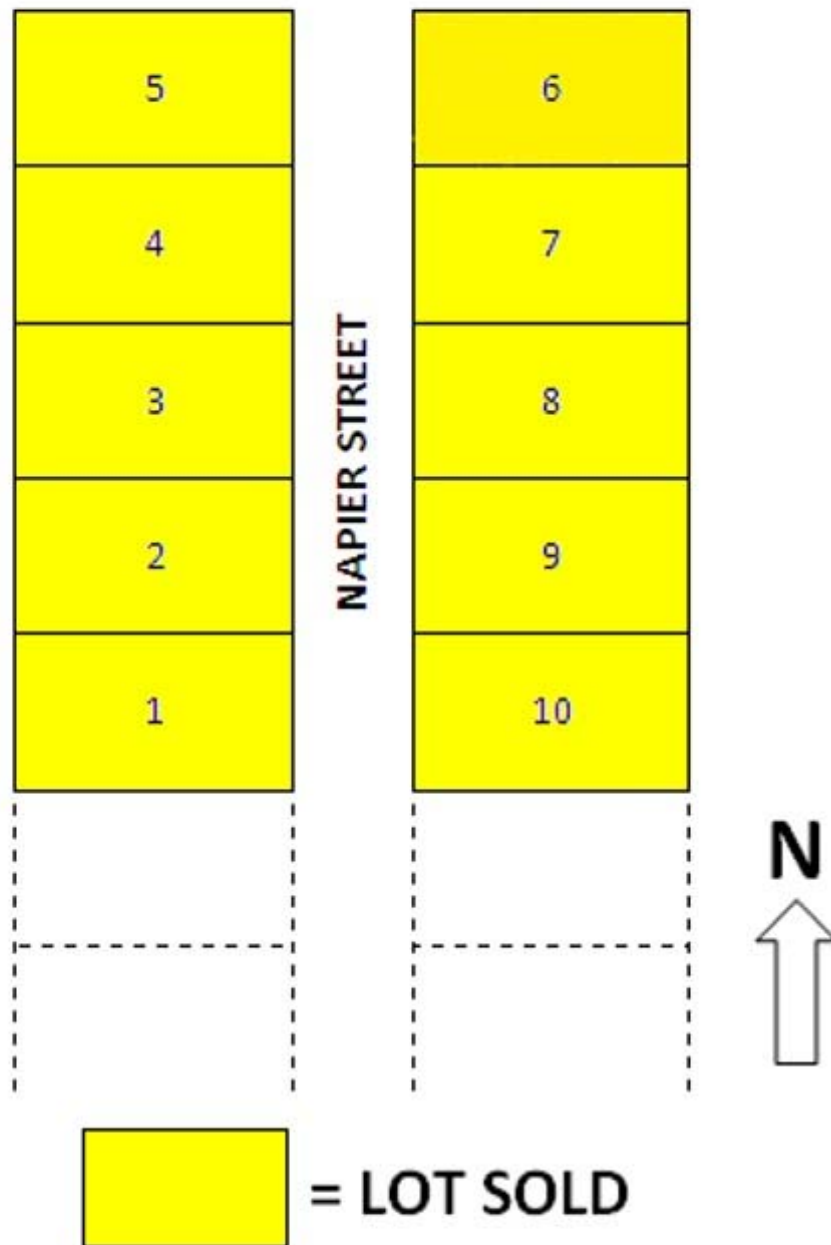

NAPIER STREET LOT MAP

\$45,000

**NOTE: All lots are approximately
38.0m x 22.8m*